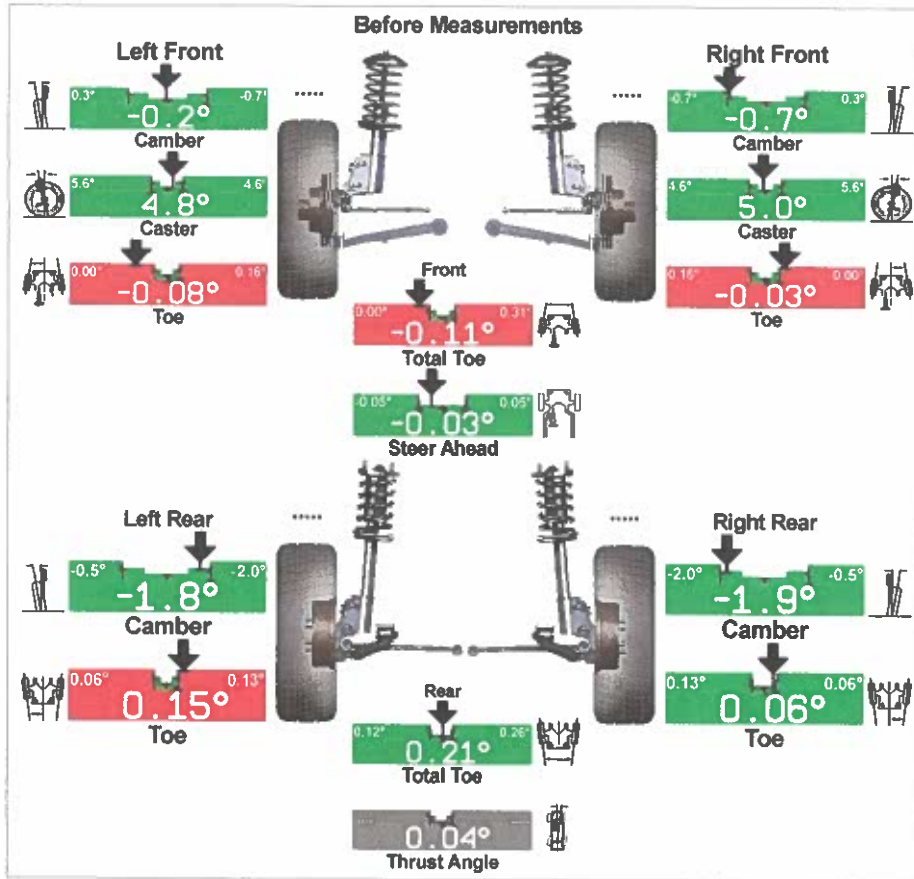

Front Total Toe

Front Camber

Rear Total Toe

Rear Camber

Recommend a comprehensive alignment check for added tire life, fuel economy and safety

Honda : CR-V Hybrid : 2020-22  
ExpressAlign Total Alignment

3-3-24

• One or more values are not within specification. Tire wear, handling and safety problems may result.

### Wheel Alignment PASSED

- Front Total Toe
- Front Camber
- Rear Total Toe
- Rear Camber

Recommend a comprehensive alignment check for added tire life, fuel economy and safety

# Tire Tread Depth

**FAILED**

Front

Rear

Tread depth values are in 32nds of an inch