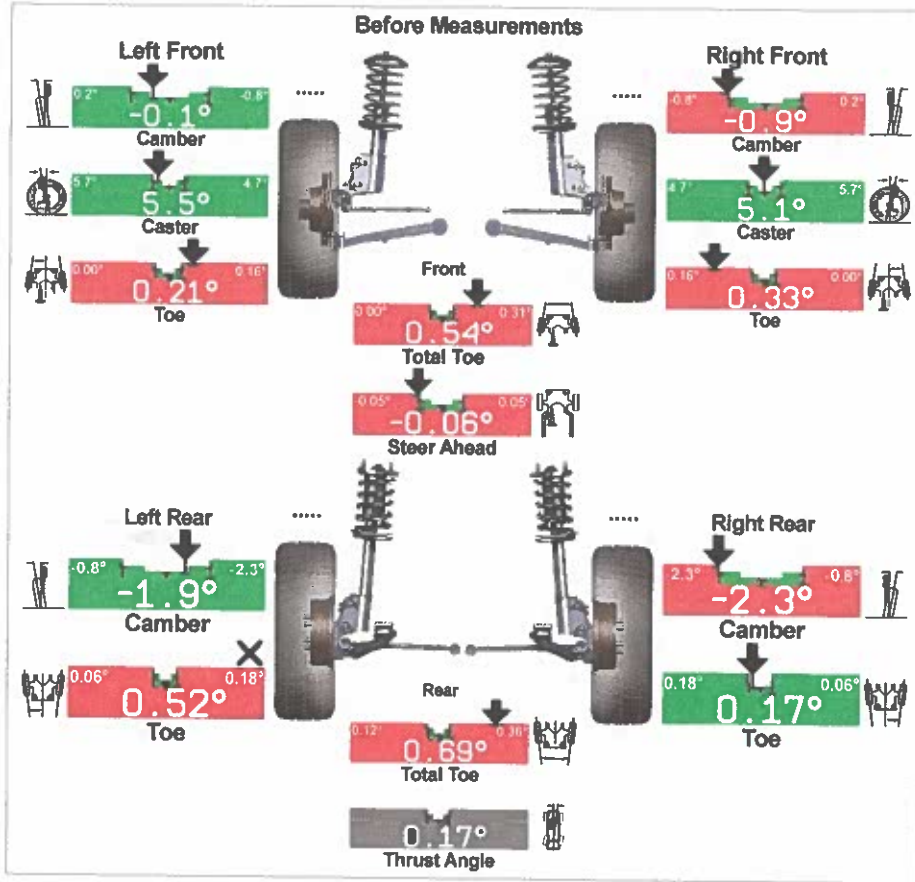

8 8 8 8

Recommend a Tire Rotation for Even Tire Wear

**Wheel Alignment** FAILED

Front Total Toe

Front Camber

Rear Total Toe

Rear Camber

Recommend a comprehensive alignment check for added tire life, fuel economy and safety

# Honda 2023 CR-V Hybrid 4X2 ExpressAlign Total Alignment

10-19-23

• One or more values are not within specification. Tire wear, handling and safety problems may result.

**11/21/23**

**REPLACED POWER STEERING  
RACK**

# Honda : CR-V Hybrid : 2023 : Front Wheel Drive ExpressAlign Total Alignment

11-21-23

• One or more values are not within specification. Tire wear, handling and safety problems may result.

# Tire Tread Depth

**FAILED**

Front

Rear

Tread depth values are in 32nds of an inch