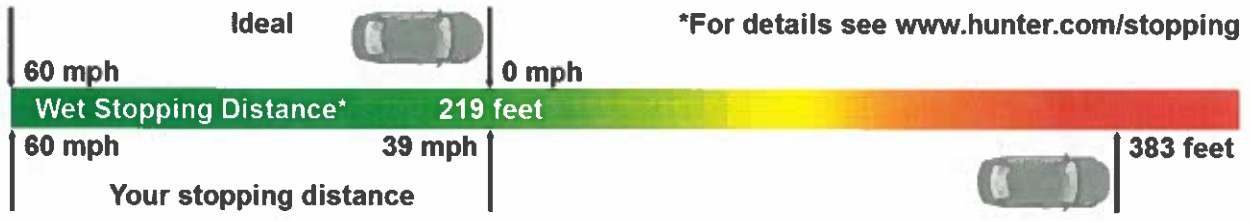

# Tire Tread Depth

**FAILED**

Front

Rear

Tread depth values are in 32nds of an inch