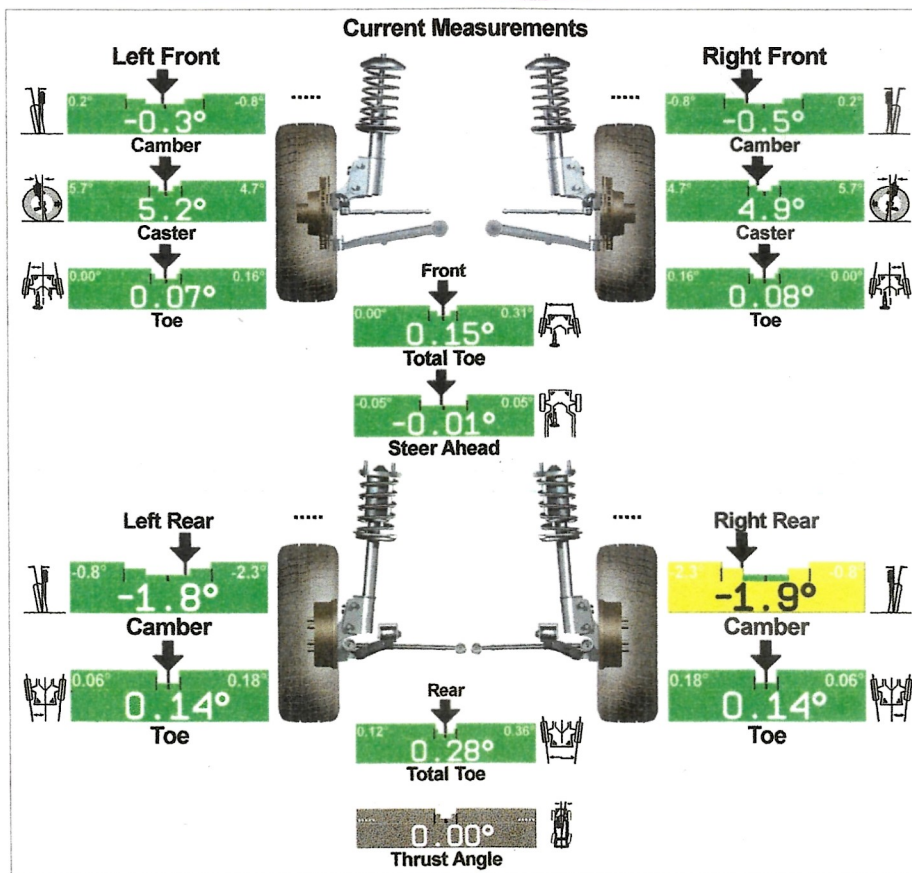

# Wheel Alignment

**FAILED**

- Front Total Toe
- Front Camber
- Rear Total Toe
- Rear Camber

3-12-24

Recommend a comprehensive alignment check for added tire life, fuel economy and safety

# Tire Tread Depth

**FAILED**

Front

Rear

Tread depth values are in 32nds of an inch

# Honda 2023 CR-V Hybrid 4X2 ExpressAlign Total Alignment

3-12-24

• One or more values are not within specification. Tire wear, handling and safety problems may result.