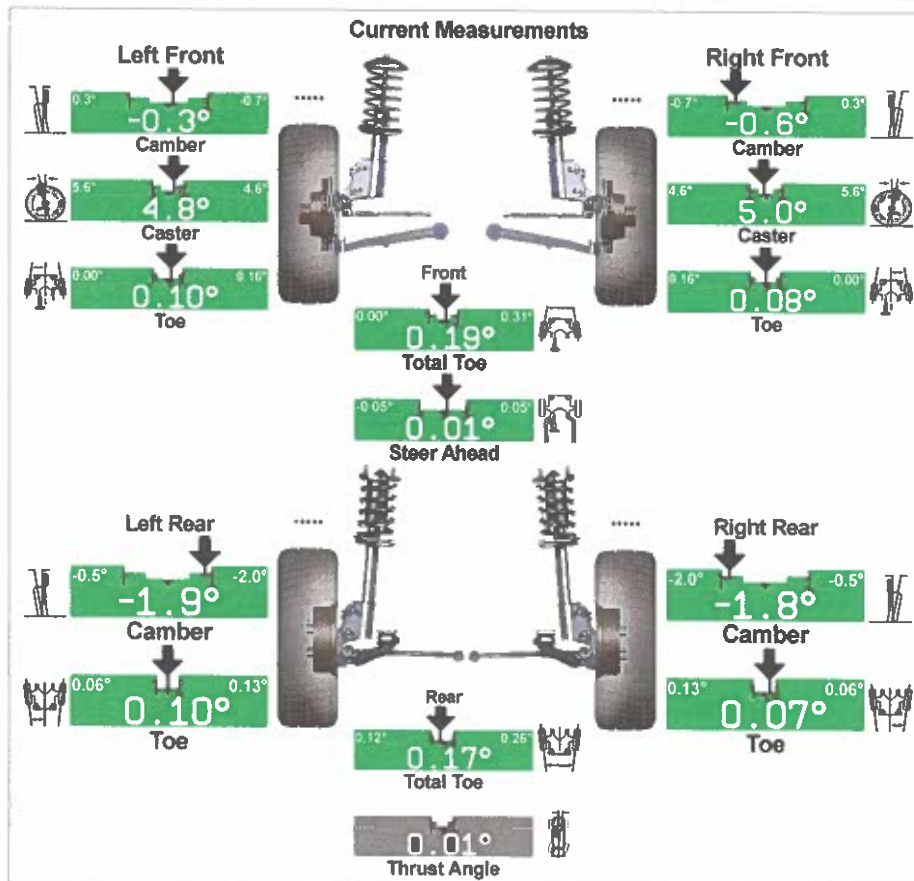

Front Total Toe

Front Camber

Rear Total Toe

Rear Camber

Recommend a comprehensive alignment check for added tire life, fuel economy and safety

Honda : CR-V Hybrid : 2020-22  
ExpressAlign Total Alignment

3-3-24

• One or more values are not within specification. Tire wear, handling and safety problems may result.

### Wheel Alignment PASSED

- Front Total Toe
- Front Camber
- Rear Total Toe
- Rear Camber

Recommend a comprehensive alignment check for added tire life, fuel economy and safety

# Tire Tread Depth

**FAILED**

Front

Rear

Tread depth values are in 32nds of an inch