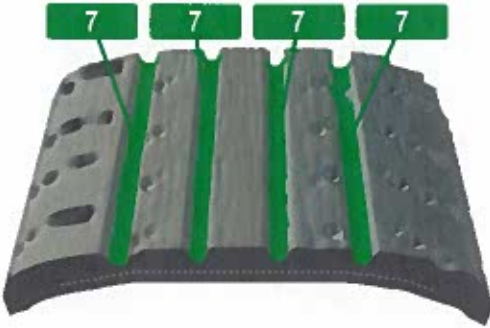

# Wheel Alignment

**FAILED**

- Front Total Toe
- Front Camber
- Rear Total Toe
- Rear Camber

3-12-24

Recommend a comprehensive alignment check for added tire life, fuel economy and safety

# Tire Tread Depth

**FAILED**

Front

Rear

Tread depth values are in 32nds of an inch