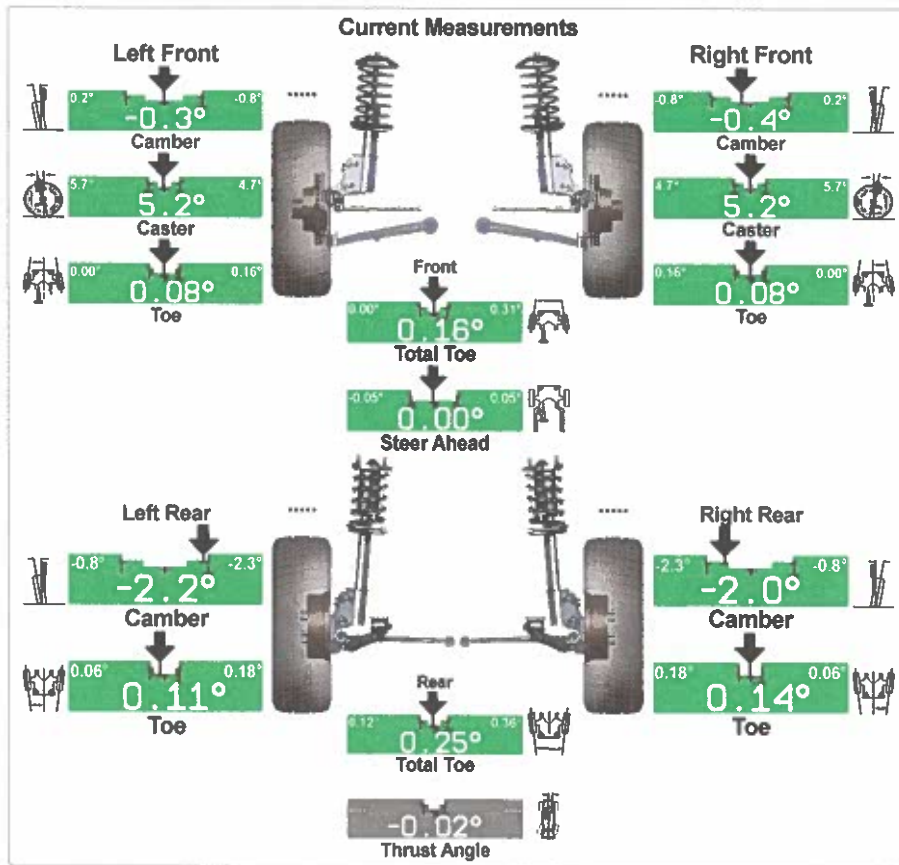

**Tire Health** PASSED

Left Front

8 9 9 8

Right Front

9 9 8 8

Left Rear

8 9 9 8

Right Rear

8 8 8 8

Recommend a Tire Rotation for Even Tire Wear

**Wheel Alignment** FAILED

Front Total Toe

Front Camber

Rear Total Toe

Rear Camber

Recommend a comprehensive alignment check for added tire life, fuel economy and safety

# Honda 2023 CR-V Hybrid 4X2 ExpressAlign Total Alignment

10-19-23

• One or more values are not within specification. Tire wear, handling and safety problems may result.

**11/21/23**

**REPLACED POWER STEERING  
RACK**

# Tire Tread Depth

**FAILED**

Front

Rear

Tread depth values are in 32nds of an inch