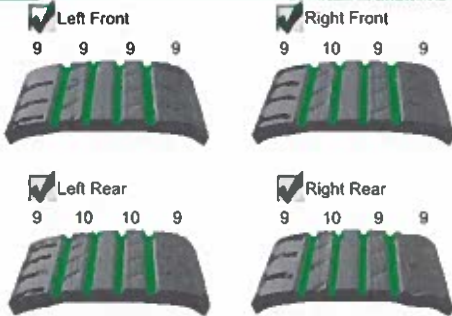

Tire Health PASSED

☐ Recommend a Tire Rotation for Even Tire Wear

Wheel Alignment PASSED

- ☒ Front Total Toe
- ☒ Front Camber
- ☒ Rear Total Toe
- ☐ Rear Camber

☐ Recommend a comprehensive alignment check for added tire life, fuel economy and safety