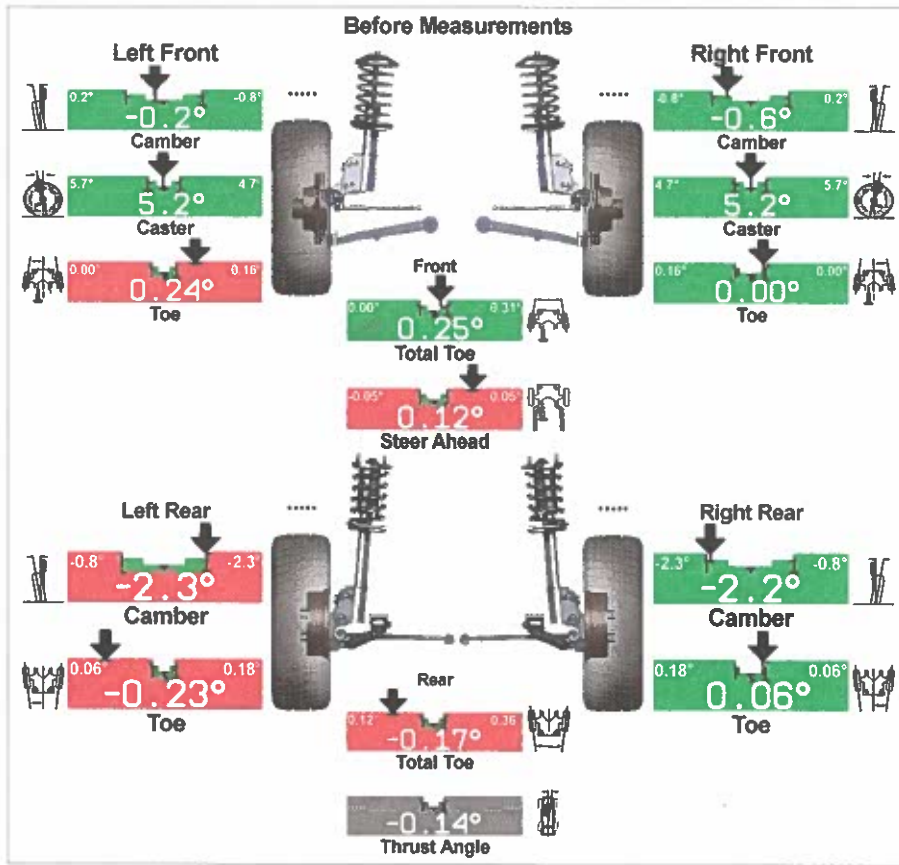

**Tire Health** PASSED

Left Front

8 9 9 8

Right Front

9 9 8 8

Left Rear

8 9 9 8

Right Rear

8 8 8 8

Recommend a Tire Rotation for Even Tire Wear

**Wheel Alignment** FAILED

Front Total Toe

Front Camber

Rear Total Toe

Rear Camber

Recommend a comprehensive alignment check for added tire life, fuel economy and safety

# Honda 2023 CR-V Hybrid 4X2 ExpressAlign Total Alignment

10-19-23

• One or more values are not within specification. Tire wear, handling and safety problems may result.

**11/21/23**

**REPLACED POWER STEERING  
RACK**

# Tire Tread Depth

**FAILED**

Front

Rear

Tread depth values are in 32nds of an inch