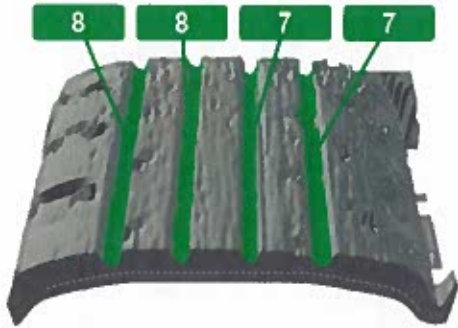

Tire Tread Depth

FAILED

Front