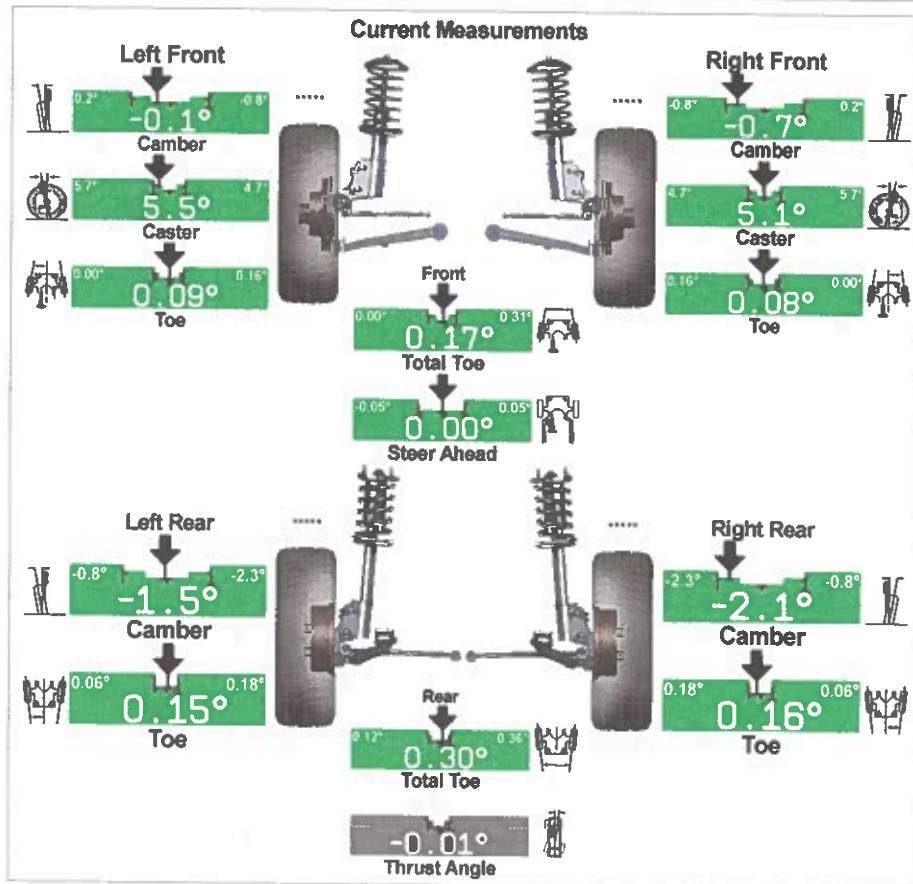

8 8 8 8

Recommend a Tire Rotation for Even Tire Wear

**Wheel Alignment** FAILED

Front Total Toe

Front Camber

Rear Total Toe

Rear Camber

Recommend a comprehensive alignment check for added tire life, fuel economy and safety

# Honda 2023 CR-V Hybrid 4X2 ExpressAlign Total Alignment

10-19-23

• One or more values are not within specification. Tire wear, handling and safety problems may result.

**11/21/23**

**REPLACED POWER STEERING  
RACK**

# Honda : CR-V Hybrid : 2023 : Front Wheel Drive ExpressAlign Total Alignment

11-21-23

• One or more values are not within specification. Tire wear, handling and safety problems may result.

# Tire Tread Depth

**FAILED**

Front

Rear

Tread depth values are in 32nds of an inch