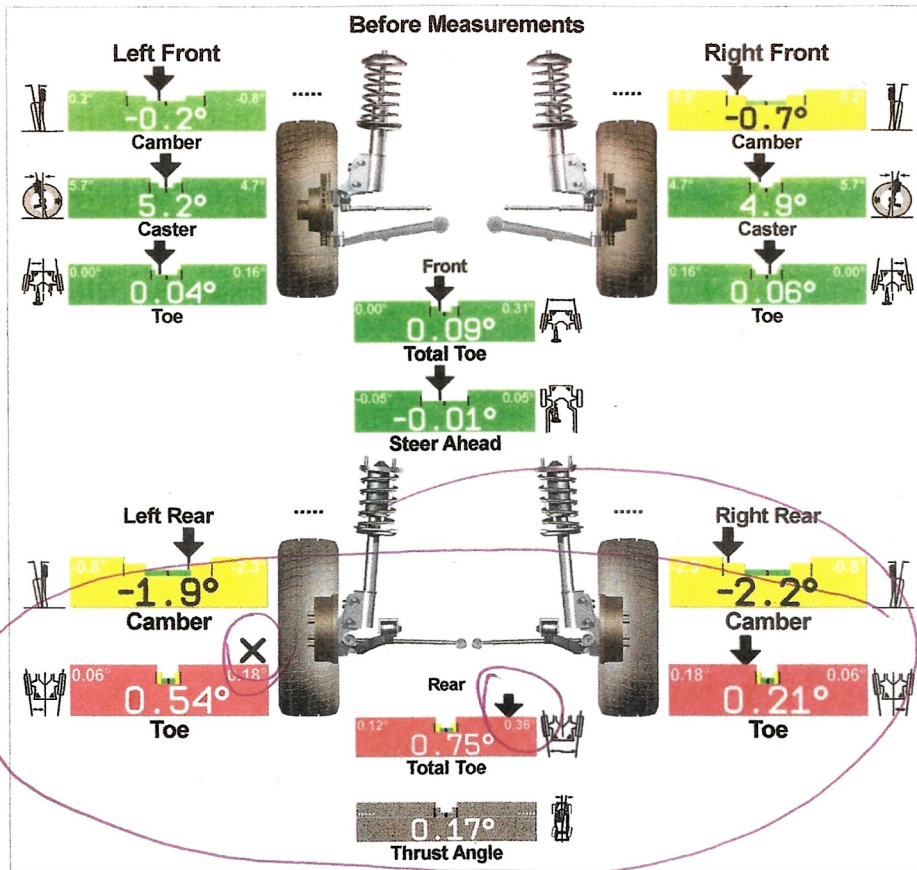

• One or more values are not within specification. Tire wear, handling and safety problems may result.

# Wheel Alignment

**FAILED**

- Front Total Toe
- Front Camber
- Rear Total Toe
- Rear Camber

3-12-24

Recommend a comprehensive alignment check for added tire life, fuel economy and safety

# Tire Tread Depth

**FAILED**

Front

Rear

Tread depth values are in 32nds of an inch

# Honda 2023 CR-V Hybrid 4X2 ExpressAlign Total Alignment

3-12-24

• One or more values are not within specification. Tire wear, handling and safety problems may result.