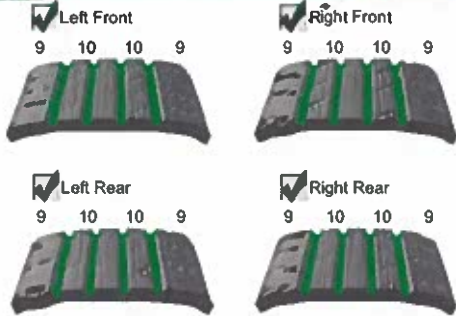

Wagoner

3-3-23

3/3/2023 9:45:29 AM  
GA IGRACIE

Honda : CR-V Hybrid 4X2 : 2023

2HKRS5H55PH706179

**Tire Health**

Recommend a Tire Rotation for Even Tire Wear

**Wheel Alignment** FAILED

Front Total Toe

Front Camber

Rear Total Toe

Rear Camber

Recommend a comprehensive alignment check for added tire life, fuel economy and safety

Honda : CR-V Hybrid : 2020-22  
ExpressAlign Total Alignment

3-3-24