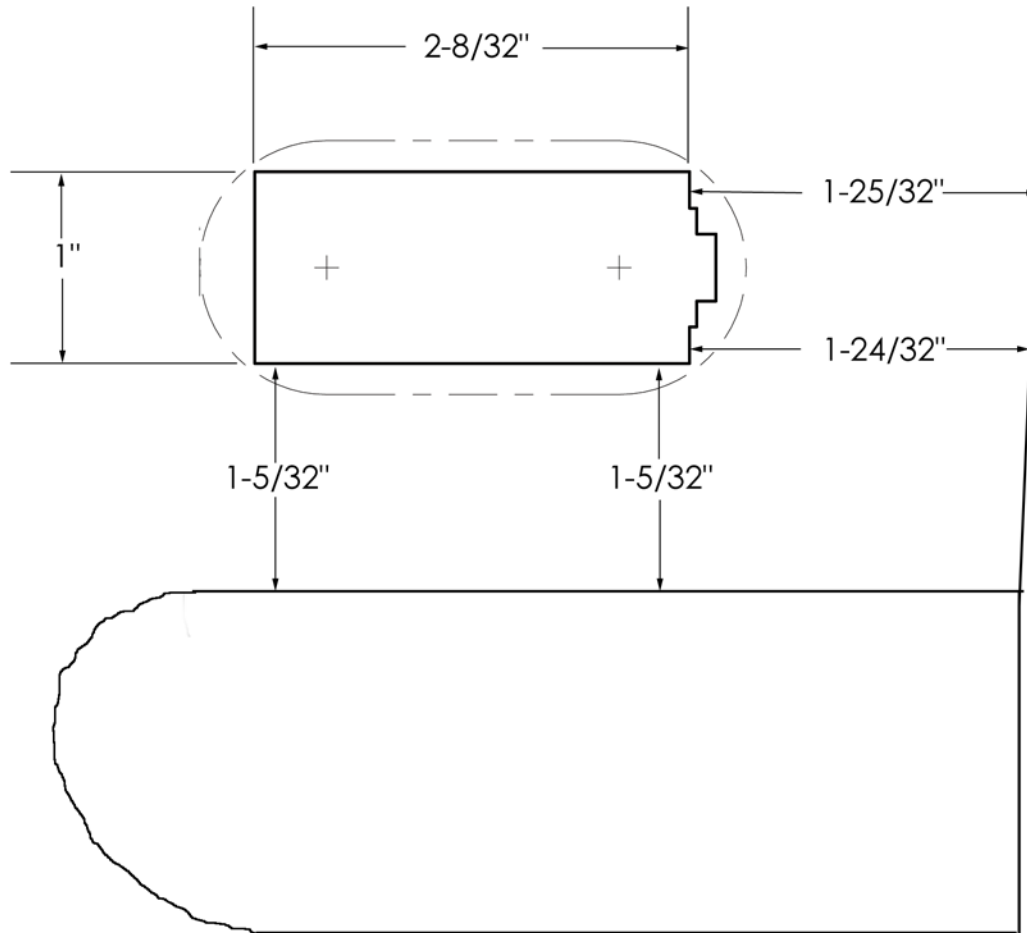

R

- 92-95 Civic 4dr EG8/EG9
- OEM factory sidemarker
- Location is approximate
- Do not resize when printing
- Measurements in inches (32nd scale)

- 92-95 Civic 4dr EG8/EG9
- OEM factory sidemarker
- Location is approximate
- Do not resize when printing
- Measurements in inches (32nd scale)