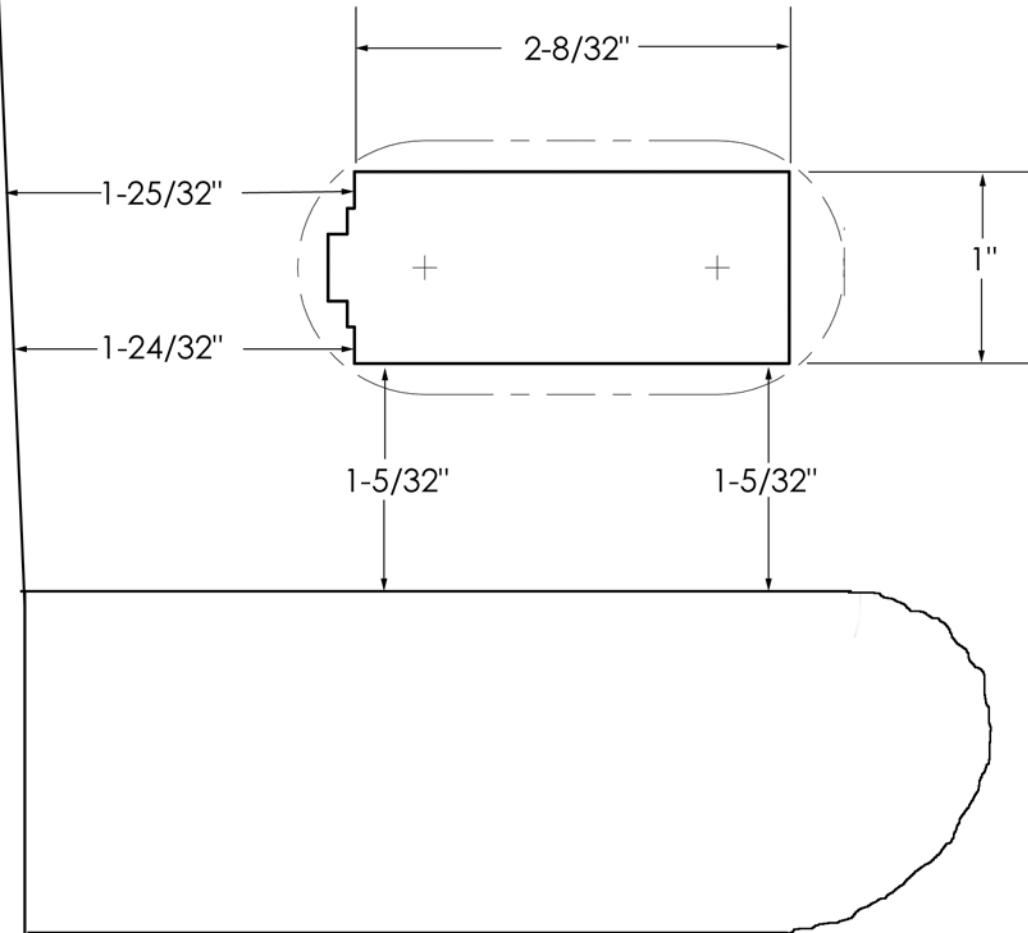

R

- 92-95 Civic 4dr EG8/EG9
- OEM factory sidemarker
- Location is approximate
- Do not resize when printing
- Measurements in inches (32nd scale)

- 92-95 Civic 4dr EG8/EG9
- OEM factory sidemarker
- Location is approximate
- Do not resize when printing
- Measurements in inches (32nd scale)