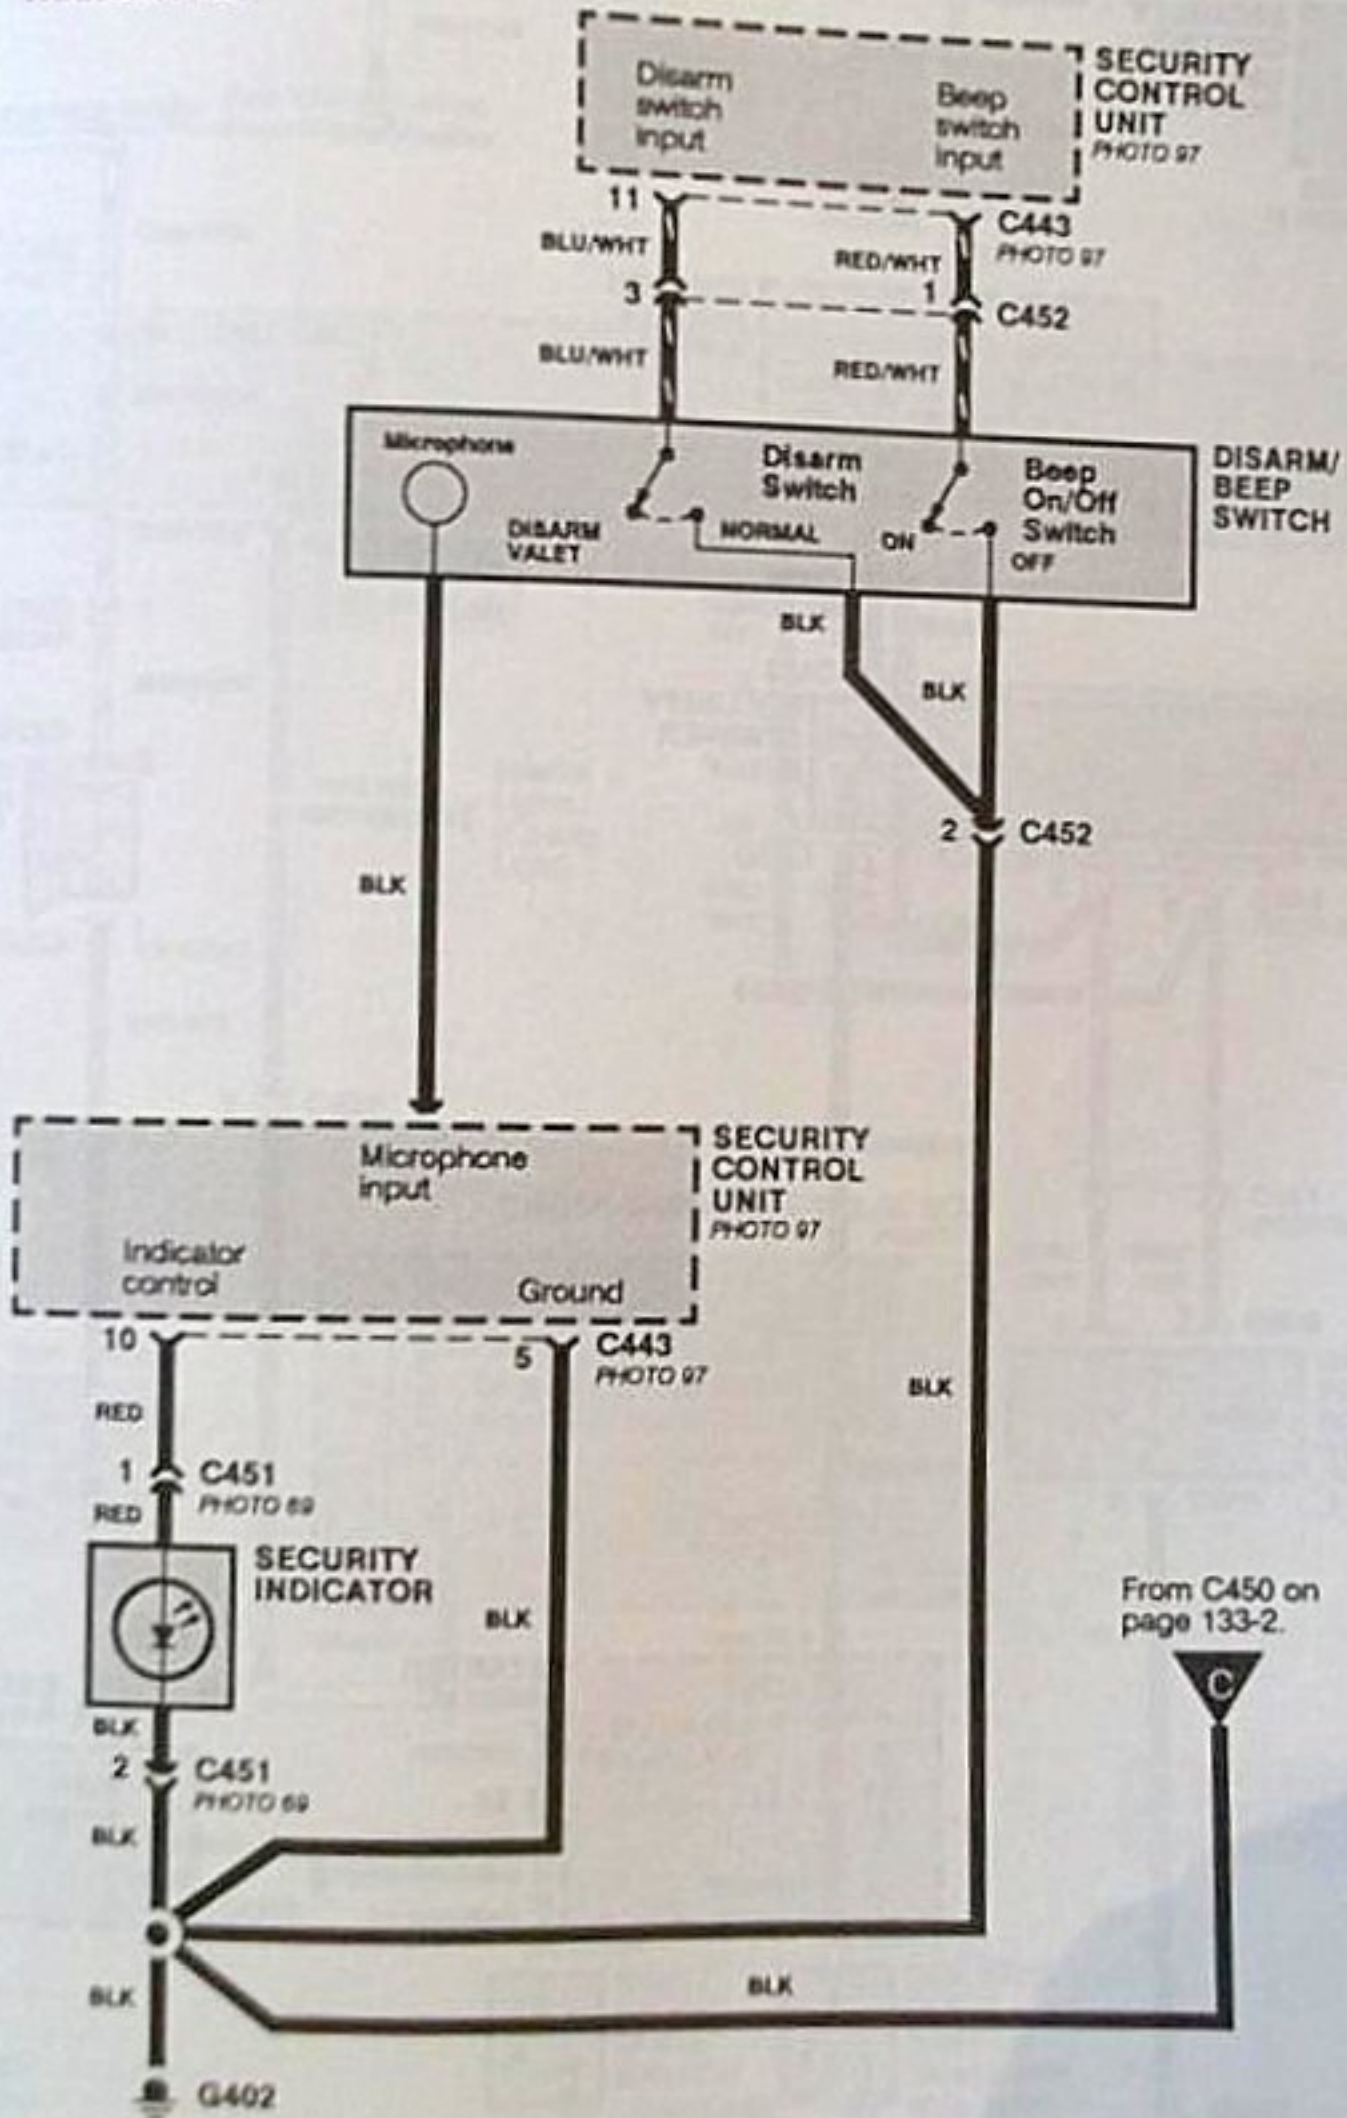

Security System

- Power and Lights

1993 Honda Civic OEM Security System
Wiring Diagrams (from ETM) - Pg 1/4

Courtesy
94EG8

Security System (cont'd)

- Starter and Horn

Ignition Input, and Door and Trunk Switches