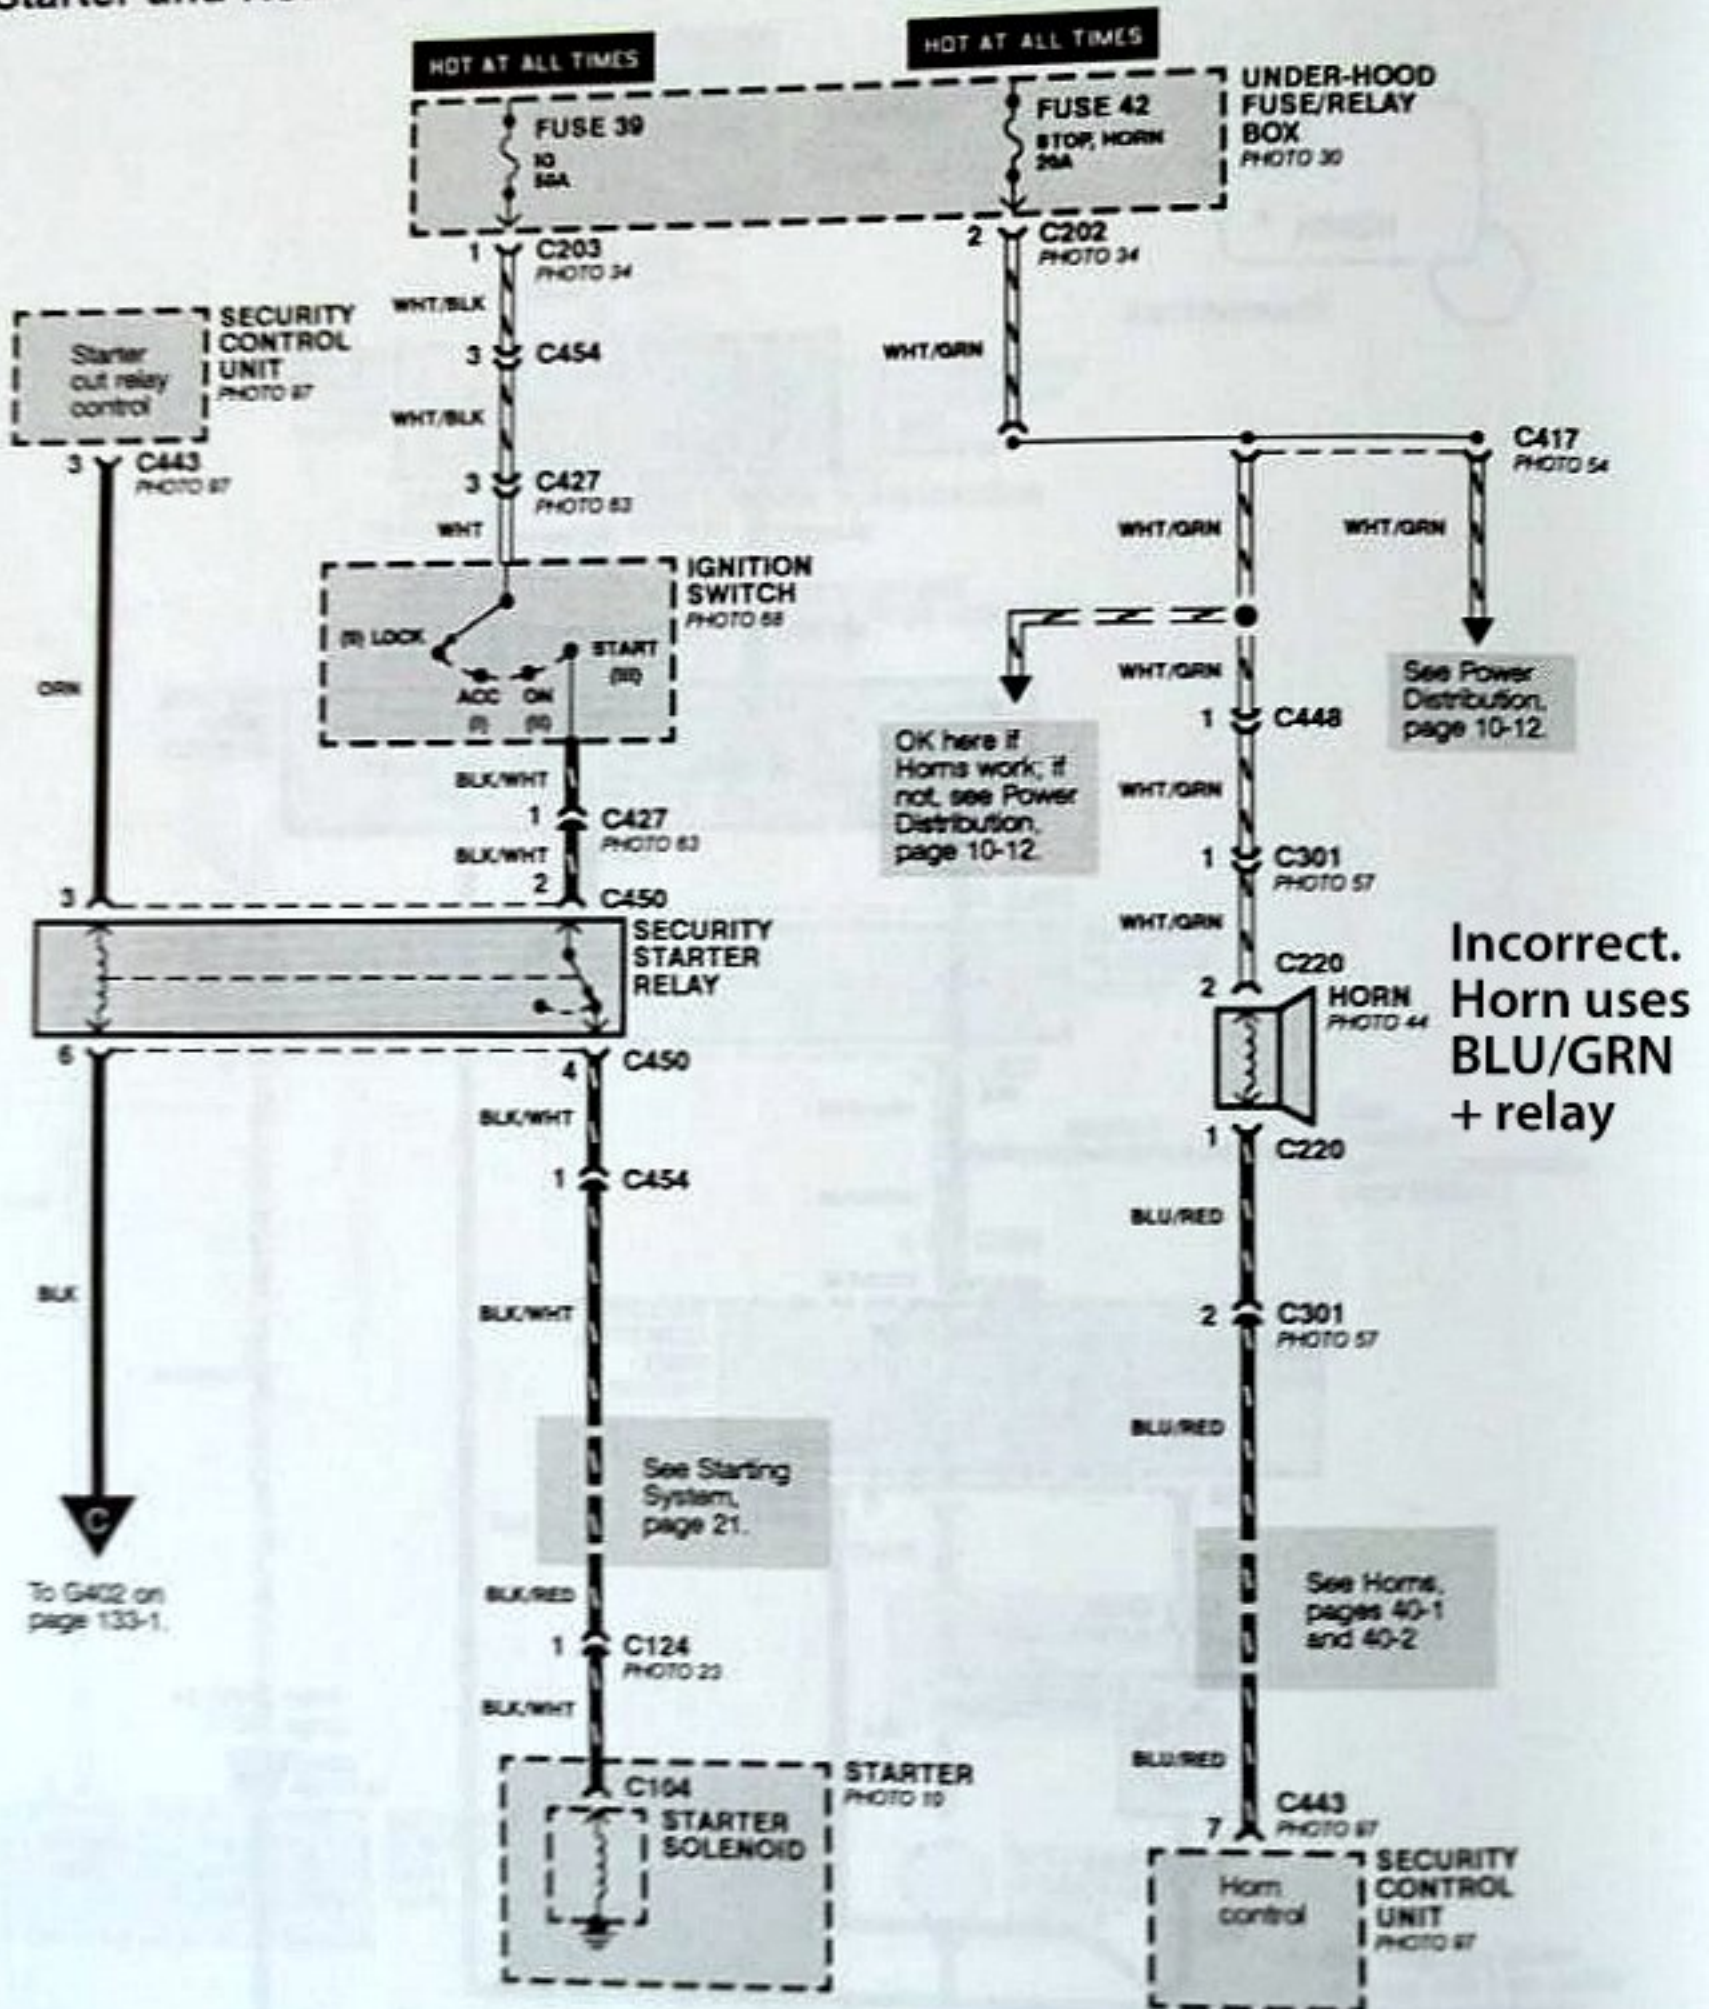

Security System

- Power and Lights

1993 Honda Civic OEM Security System
Wiring Diagrams (from ETM) - Pg 1/4

Courtesy
94EG8

Security System (cont'd)

- Starter and Horn

Ignition Input, and Door and Trunk Switches