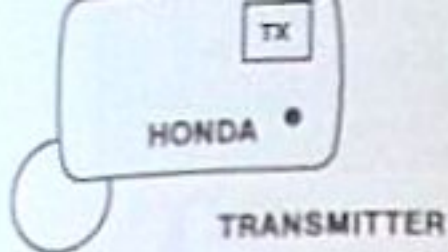

Security System

- Power and Lights

1993 Honda Civic OEM Security System
Wiring Diagrams (from ETM) - Pg 1/4

Courtesy
94EG8

Security System (cont'd)

- Starter and Horn

Ignition Input, and Door and Trunk Switches