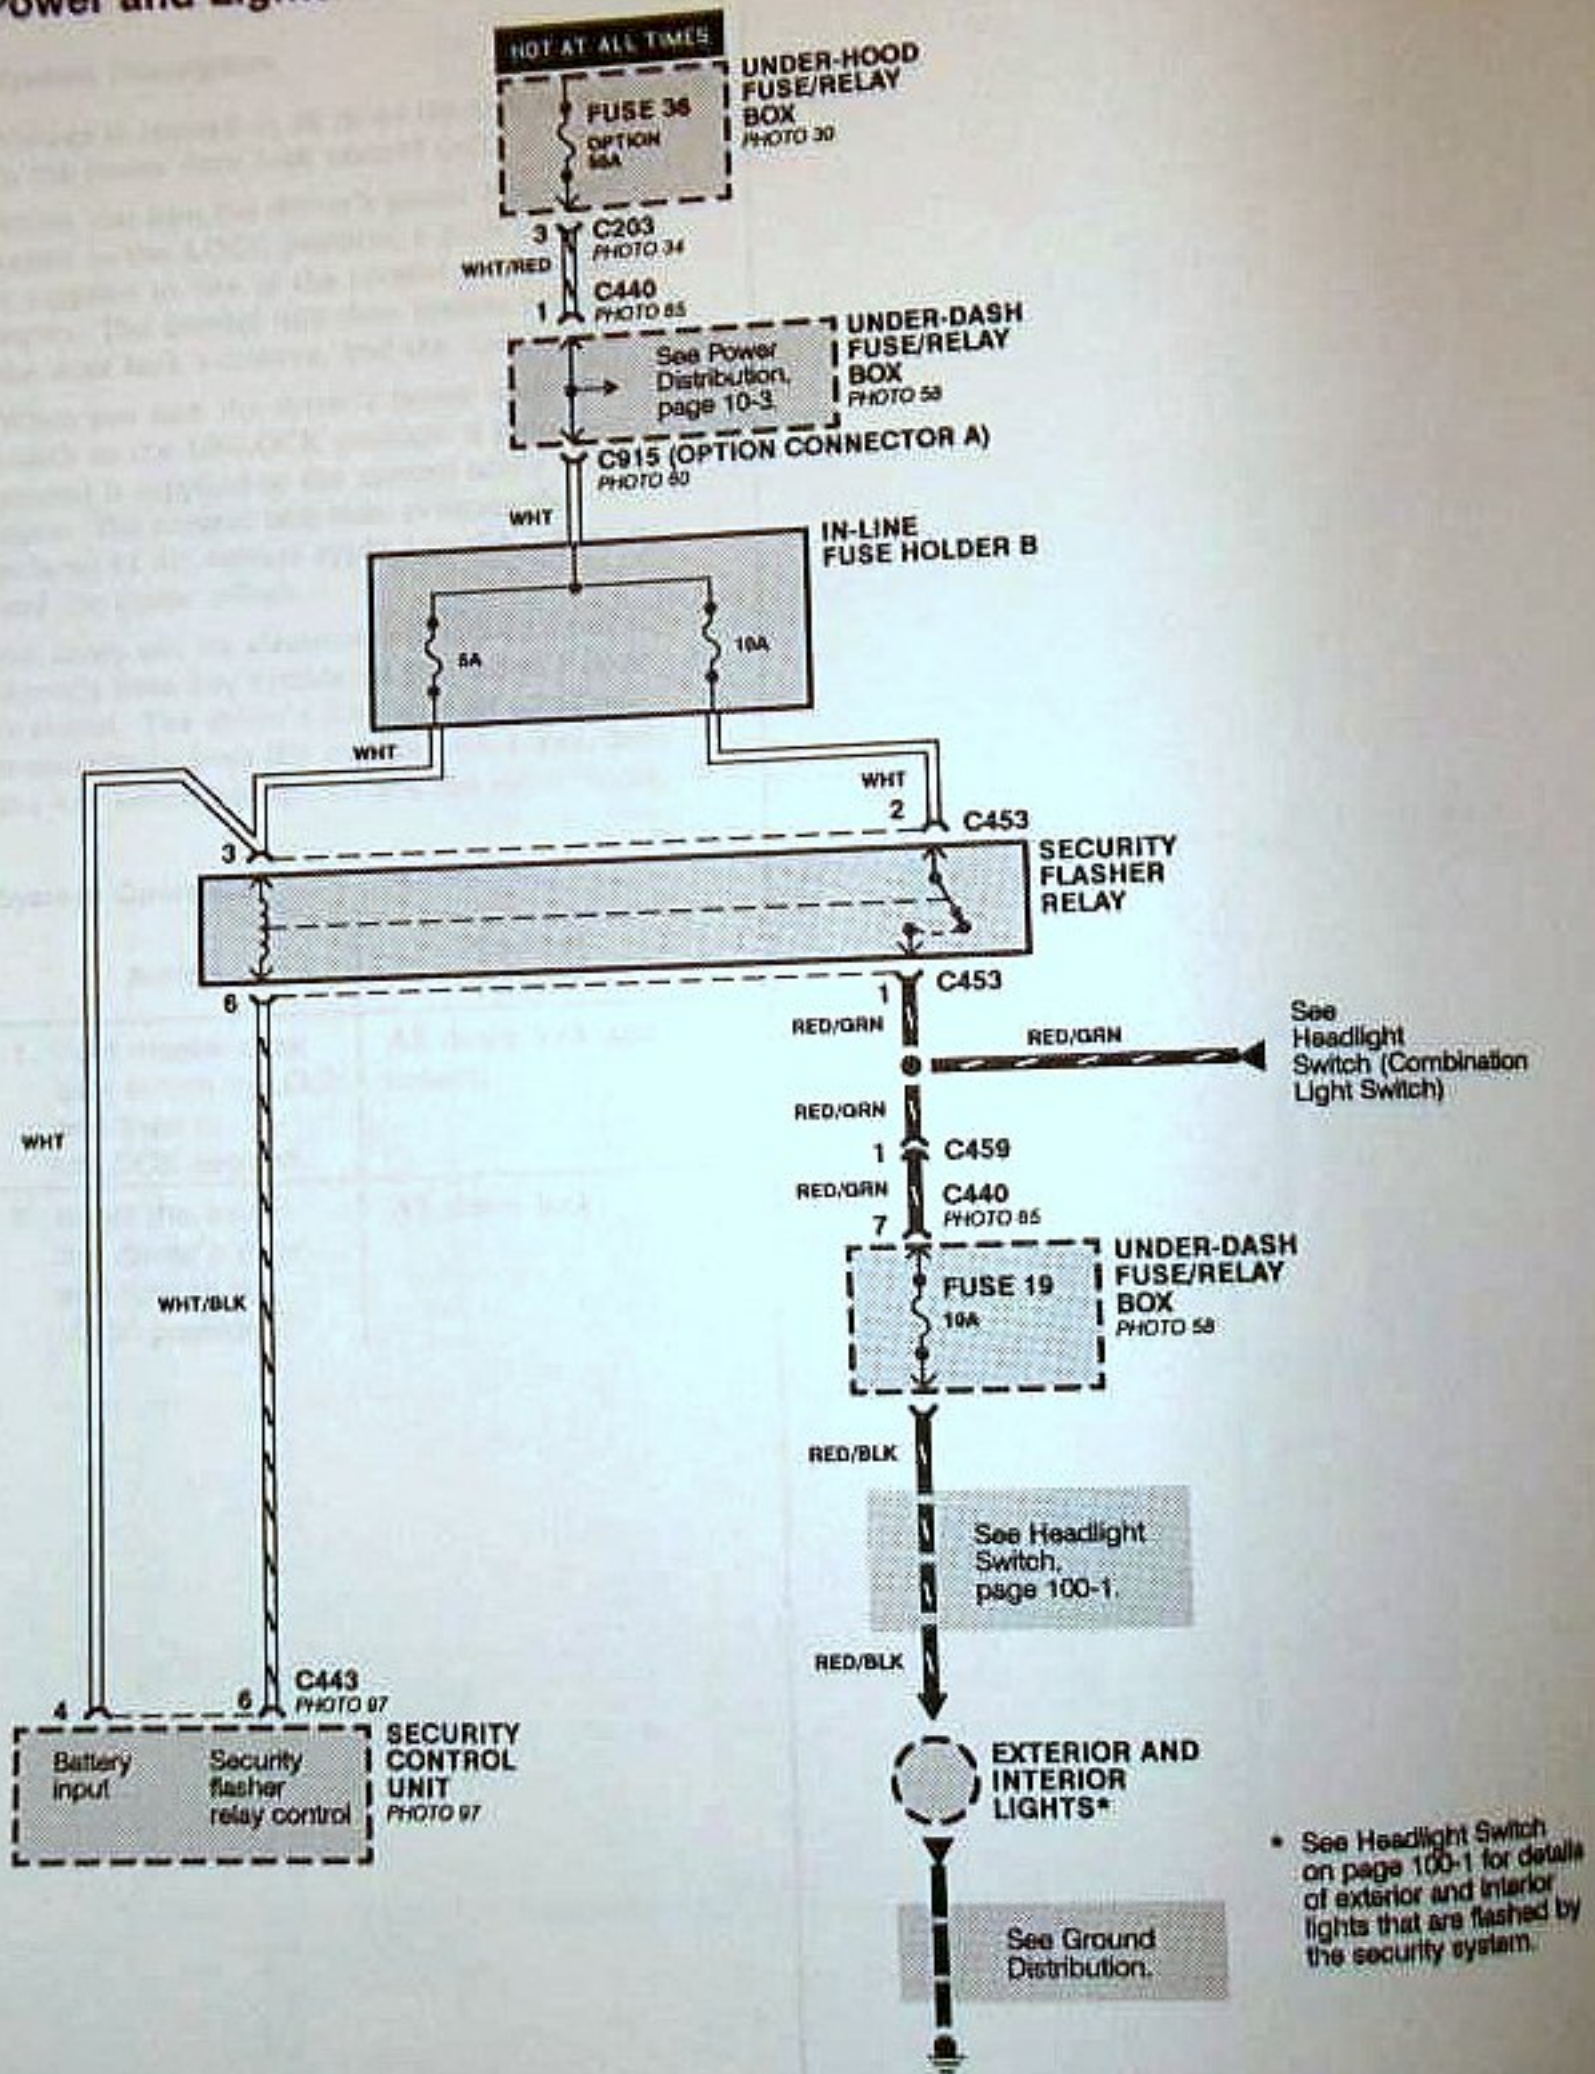

Security System

- Power and Lights

1993 Honda Civic OEM Security System
Wiring Diagrams (from ETM) - Pg 1/4

Courtesy
94EG8

Security System (cont'd)

- Starter and Horn

Ignition Input, and Door and Trunk Switches