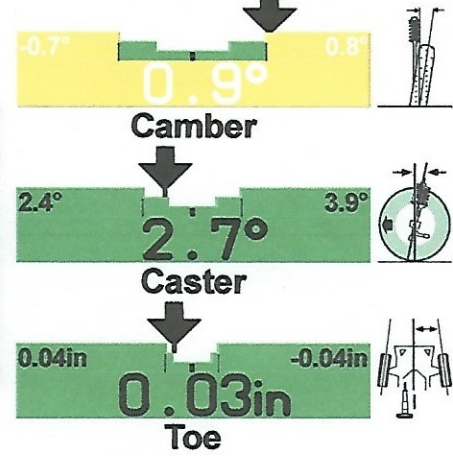

Honda : Accord : 2003-05 : DX/VP Models

Current Measurements

Left Front

Right Front

Left Rear

Right Rear