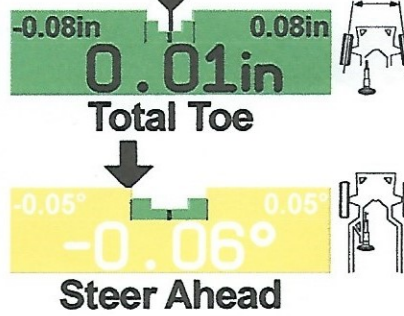

Honda : Accord : 2003-05 : DX/VP Models

Current Measurements

Left Front

Right Front

Left Rear

Right Rear