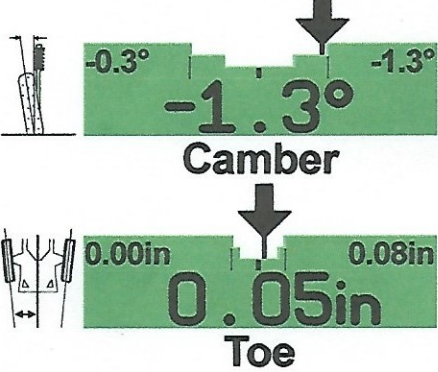

Honda : Accord : 2003-05 : DX/VP Models

Current Measurements

Left Front

Right Front

Left Rear

Right Rear