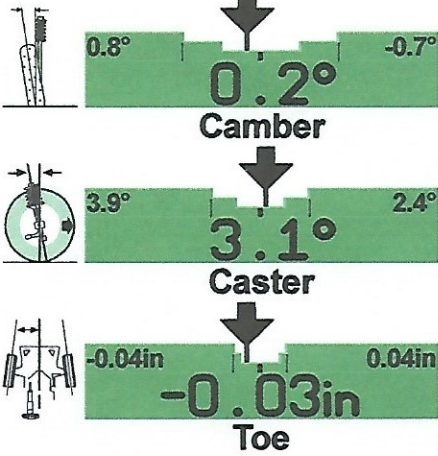

Honda : Accord : 2003-05 : DX/VP Models

Current Measurements

Left Front

Right Front

Left Rear

Right Rear